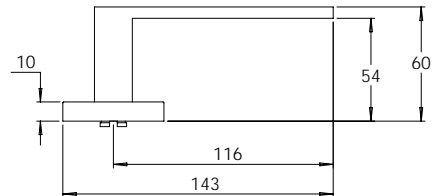

Material Marine Grade 316 Stainless Steel

**madinoz MDZ L100**

FINISH AVAILABLE IN **SSS** **PSS**

**madinoz MDZ L100-PV**

**madinoz MDZ L100Z**

FINISH AVAILABLE IN **SSS** **PSS**

**madinoz MDZ L100-PVZ**