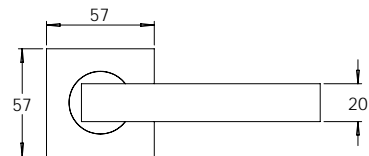

Material Marine Grade 316 Stainless Steel

**madinoz MDZ L100**

FINISH AVAILABLE IN **SSS** **PSS**

**madinoz MDZ L100-PV**

**madinoz MDZ L100Z**

FINISH AVAILABLE IN **SSS** **PSS**

**madinoz MDZ L100-PVZ**